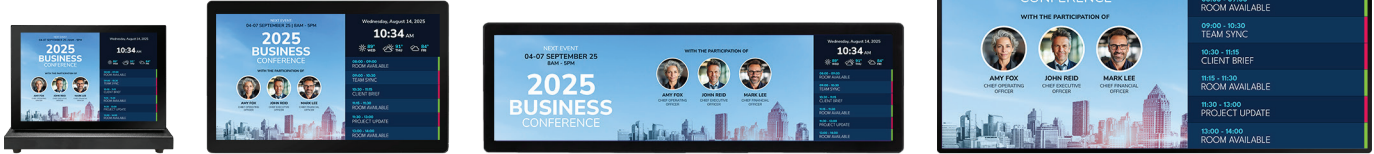

ALL-IN-ONE DIGITAL SIGNAGE SOLUTION

Robust. Secure. Limitless Applications.

**SPINETIX ENABLED
 BLUEFIN SCREENS**

**EASY
 TO SETUP**

3 STEPS

**1 GET YOUR FREE
 CLOUD ACCOUNT**

**2 CREATE
 YOUR CONTENT**

**3 PUT IT
 ON DISPLAY!**

SELECT YOUR DISPLAY

Bluefin screens with SpinetiX Enabled offer the widest range of display sizes and resolutions. Our solution is flexible to also offer you custom designs to fit perfectly with your project requirements.