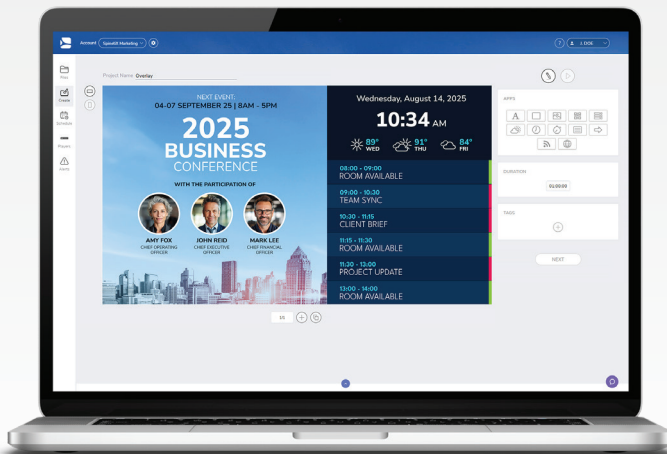

SpinetiX ARYA™ CMS

The award-winning CMS for Enterprise.

- ✓ Ready-Made Templates
- ✓ Tags to Manage Content Easily
- ✓ Easy Drag & Drop Schedule
- ✓ Multiple Users and Permissions
- ✓ Easy-to-Set-Up Alerts
- ✓ Live Chat Included
- ✓ Power-Packed with Features

LEARN MORE ON spinetix.com/bluefin