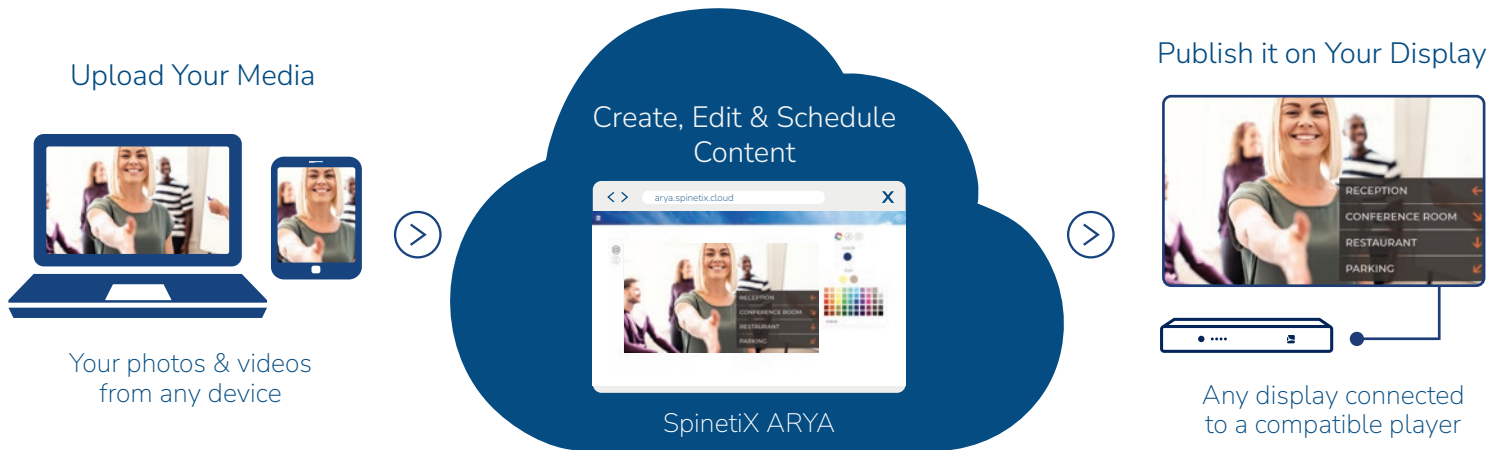

## How does SpinetiX ARYA work?

It takes five seconds to grab someone's attention. It only works with great content. With SpinetiX ARYA™, your branded visual messages will stand out on any display in minutes.