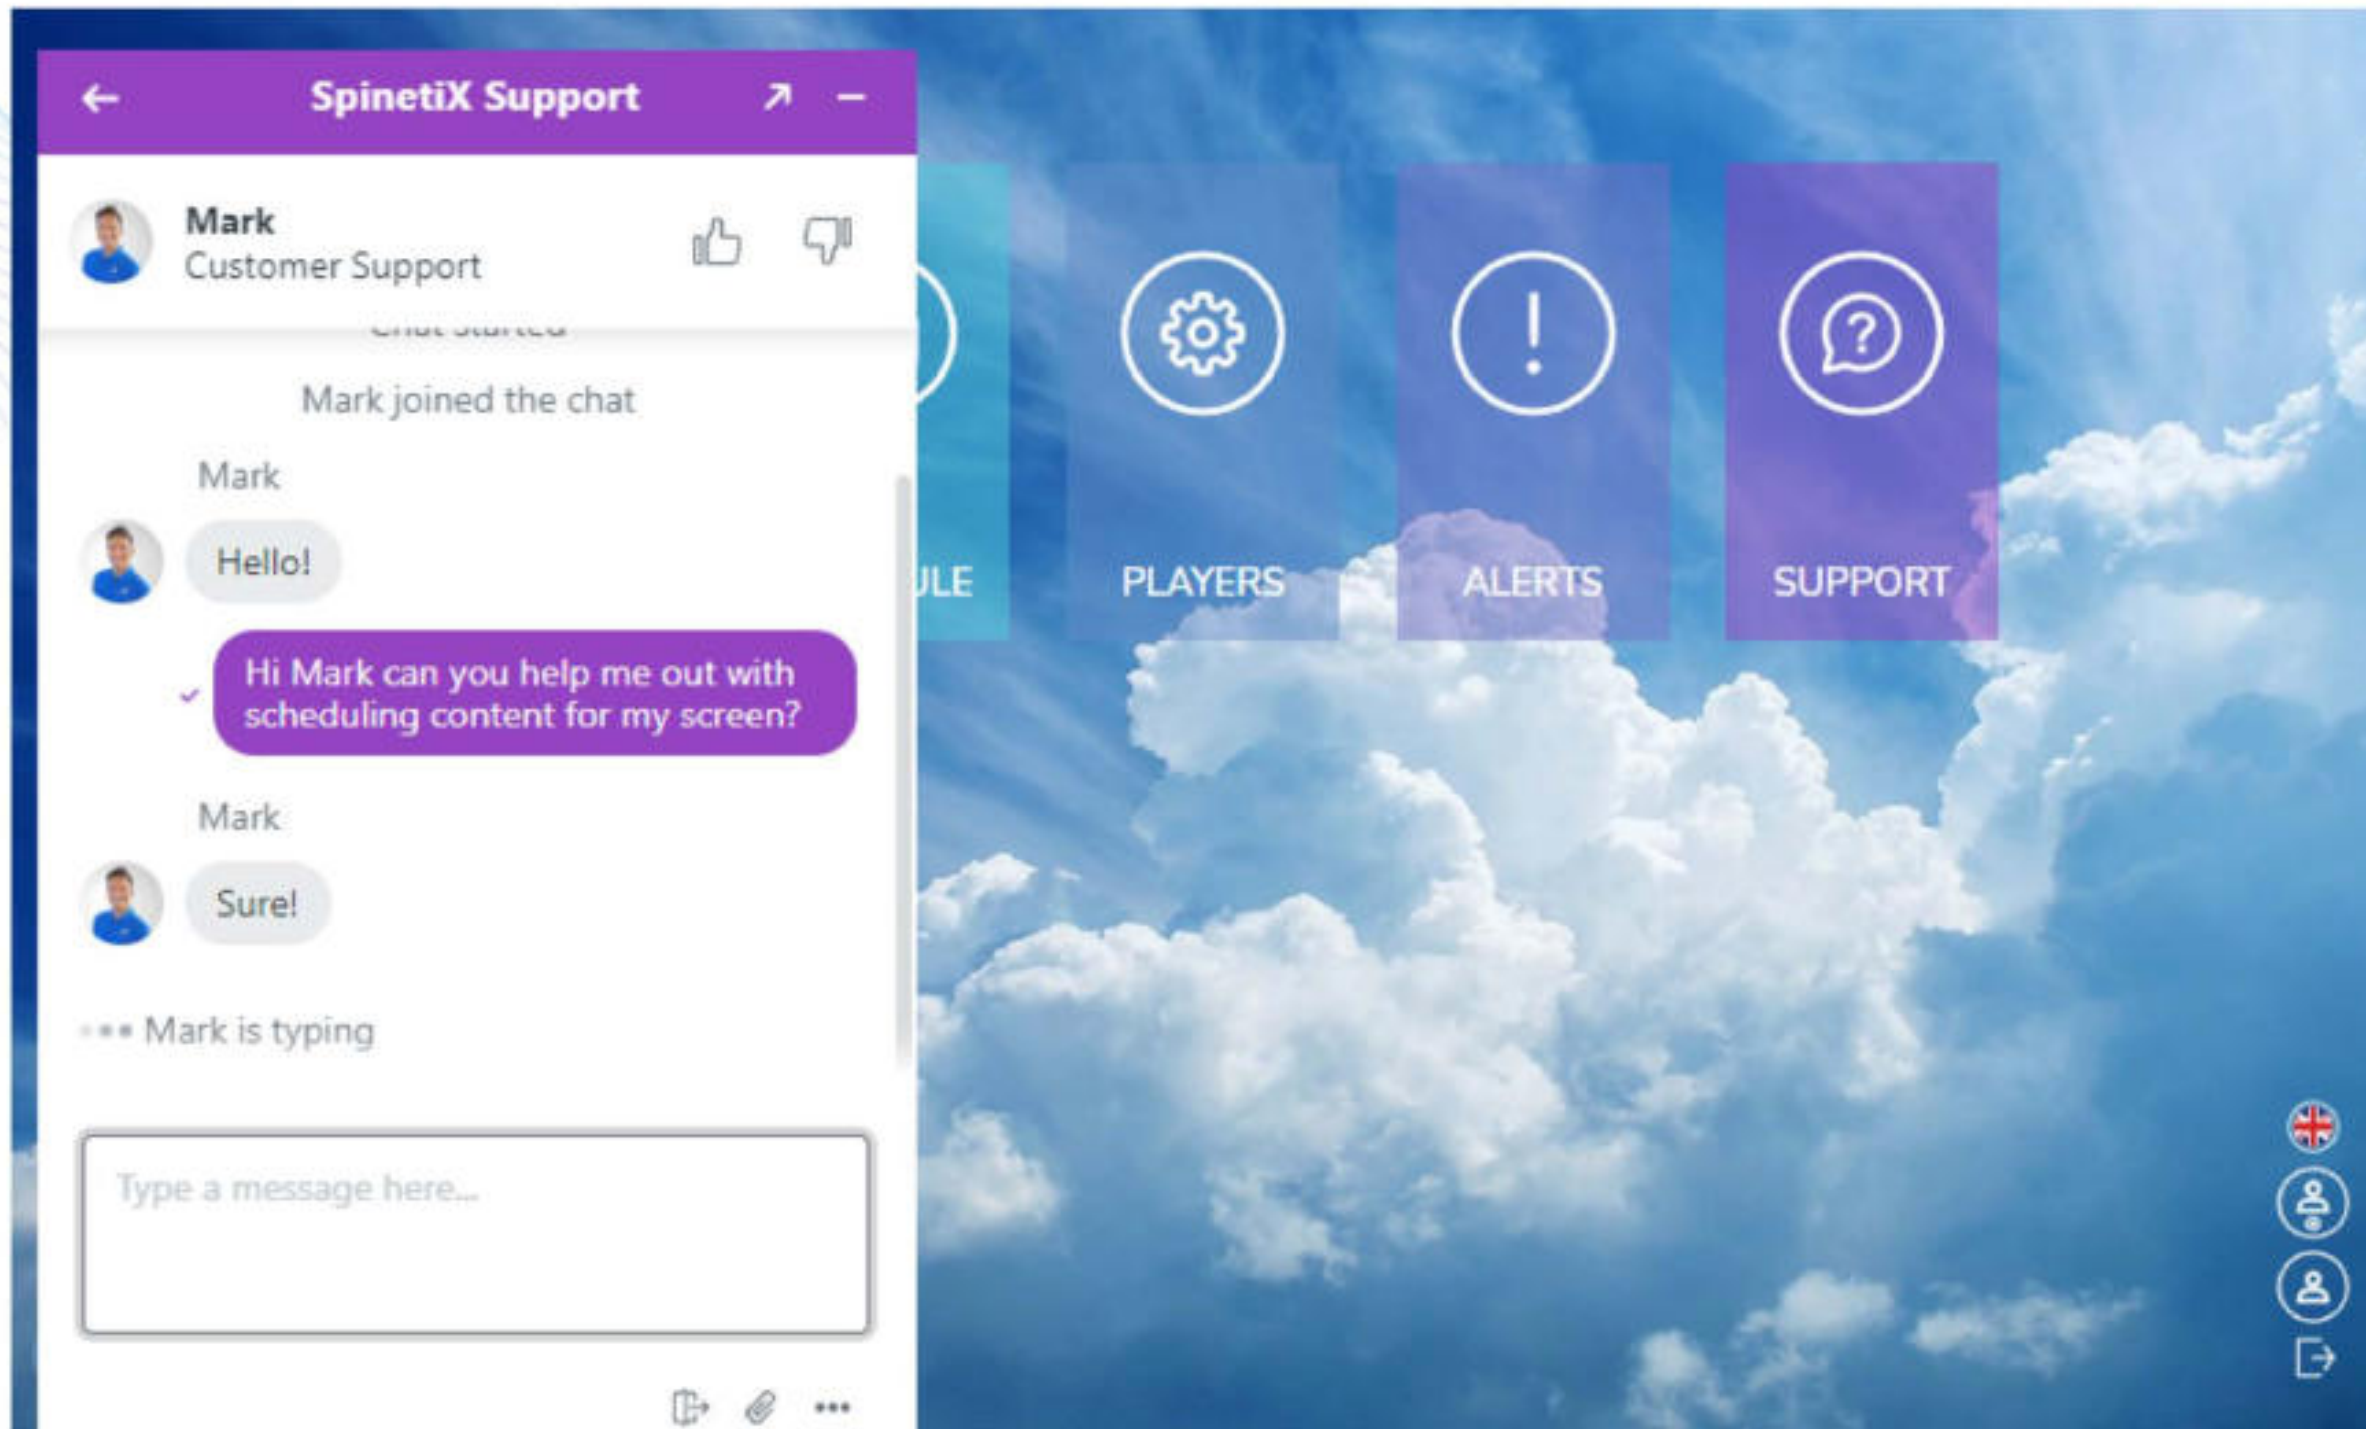

Live Chat

Posez-nous toutes vos questions dans le chat en direct

Obtenez de l'aide en parlant à un expert produit directement depuis la plateforme.