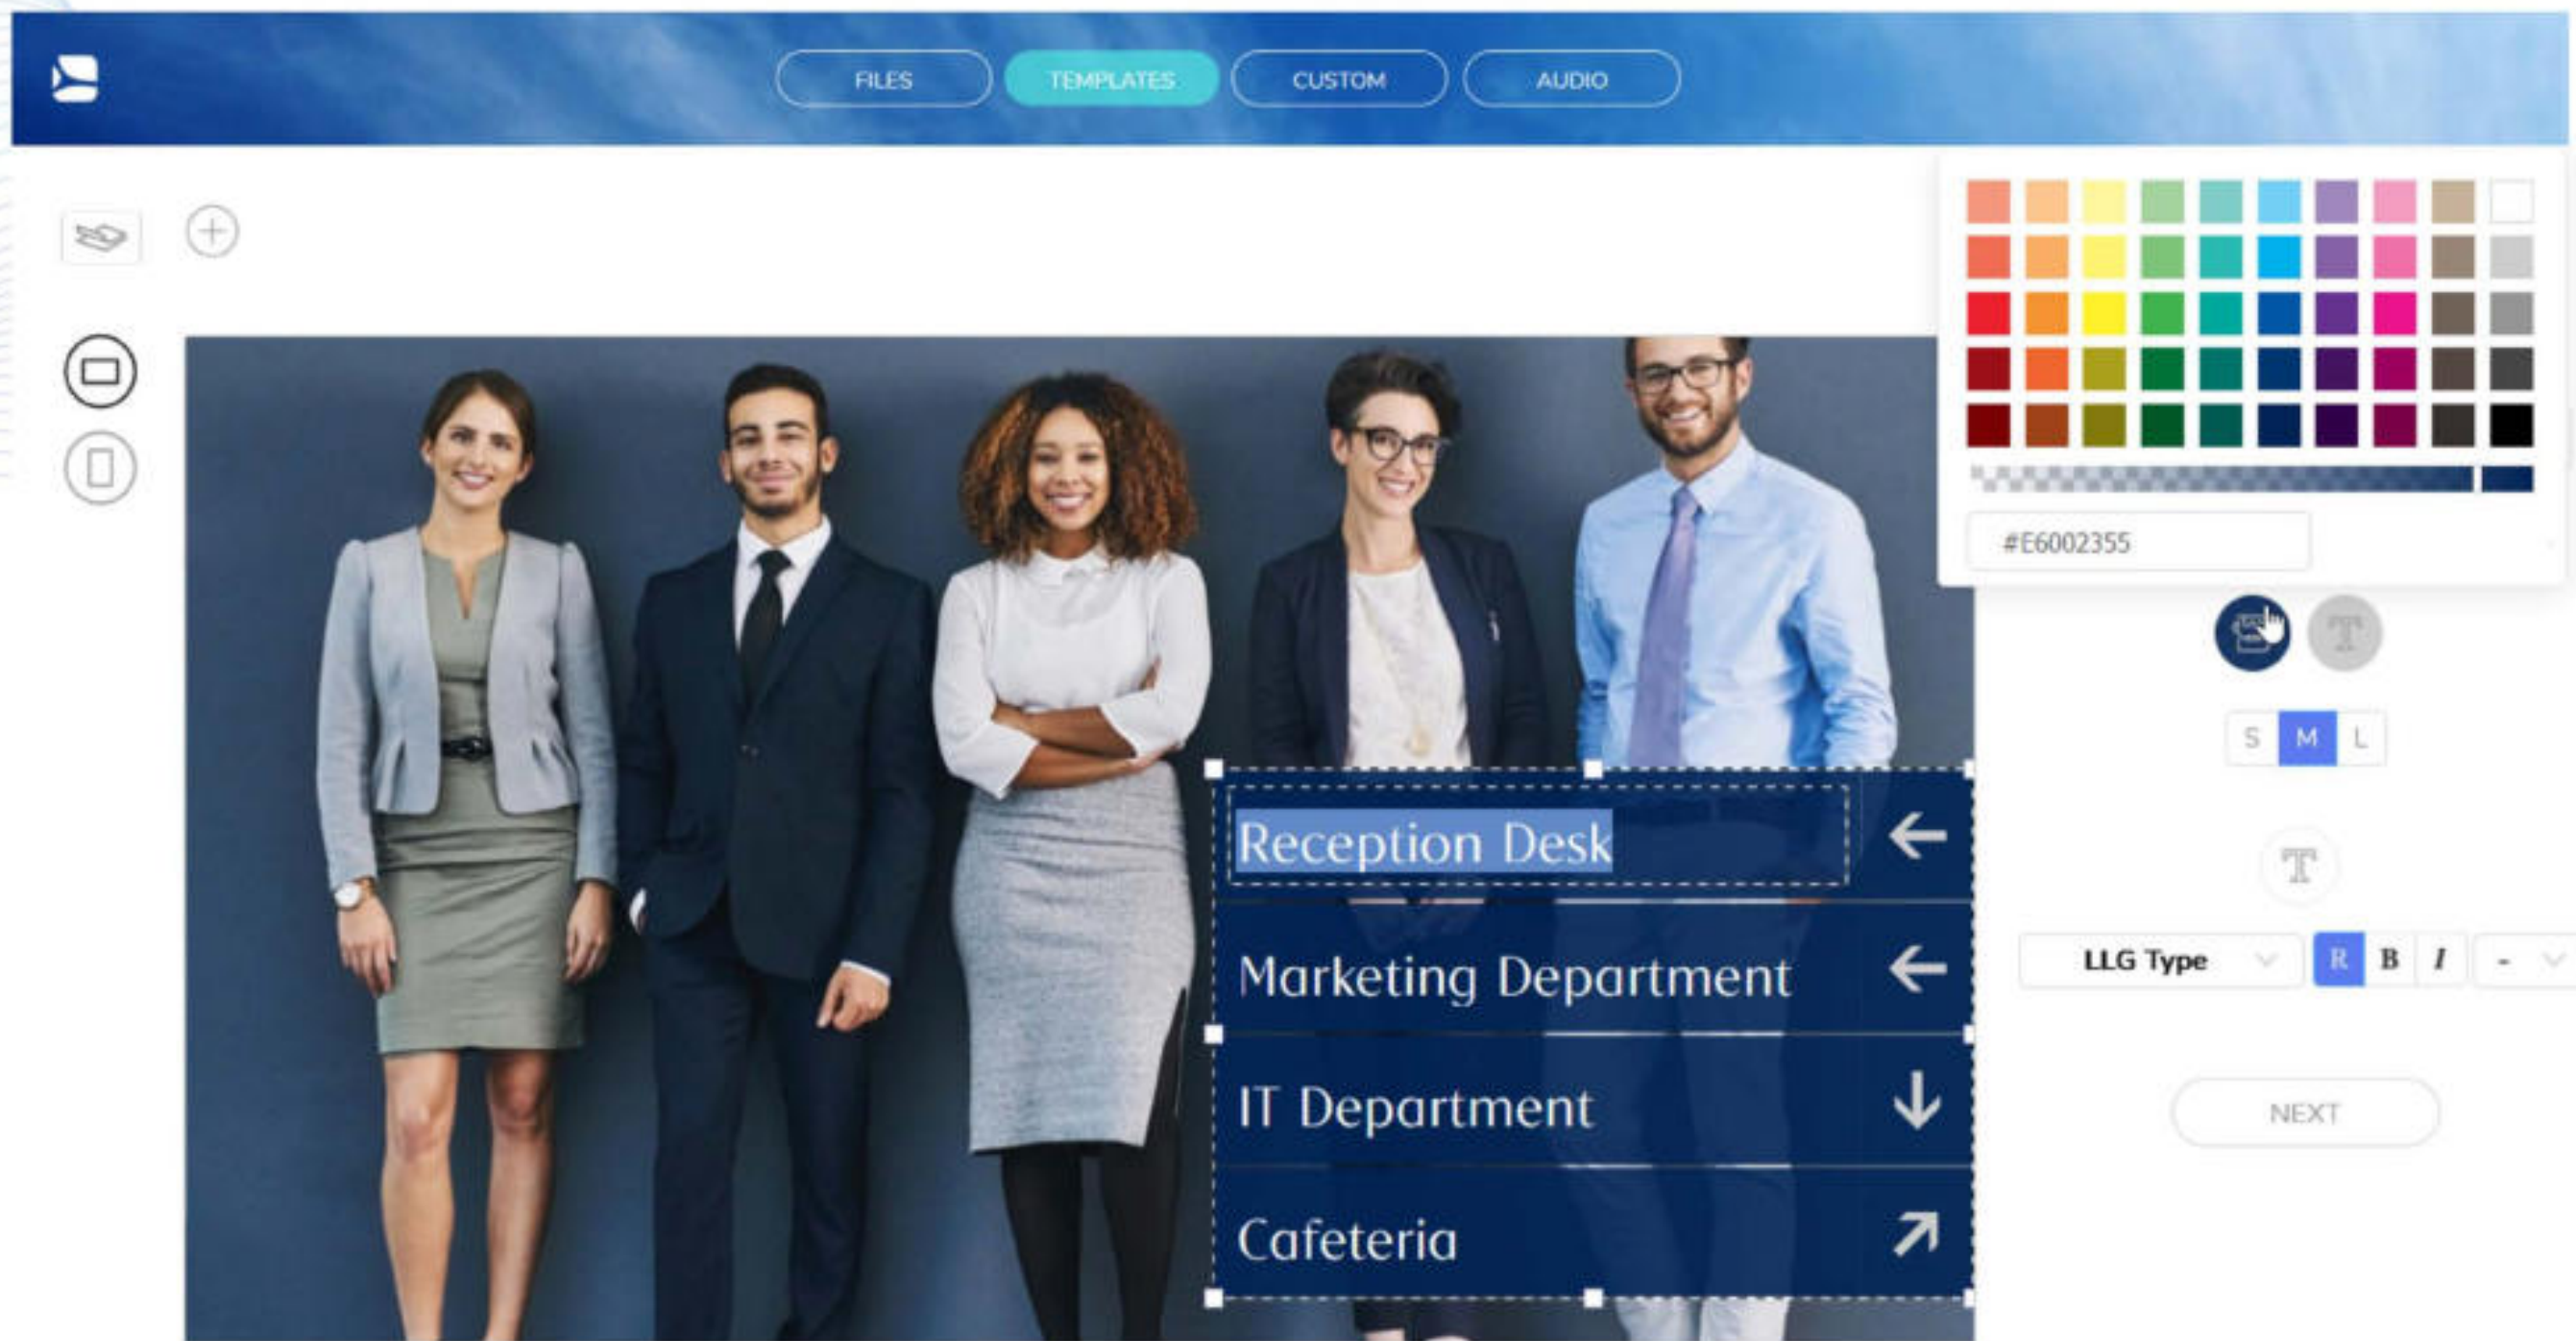

Vorlagen für Wegleitungen

Helfen Sie Ihren Besuchern, Ihren Angestellten und Gästen, sich auf Ihrem Firmengelände zu orientieren.