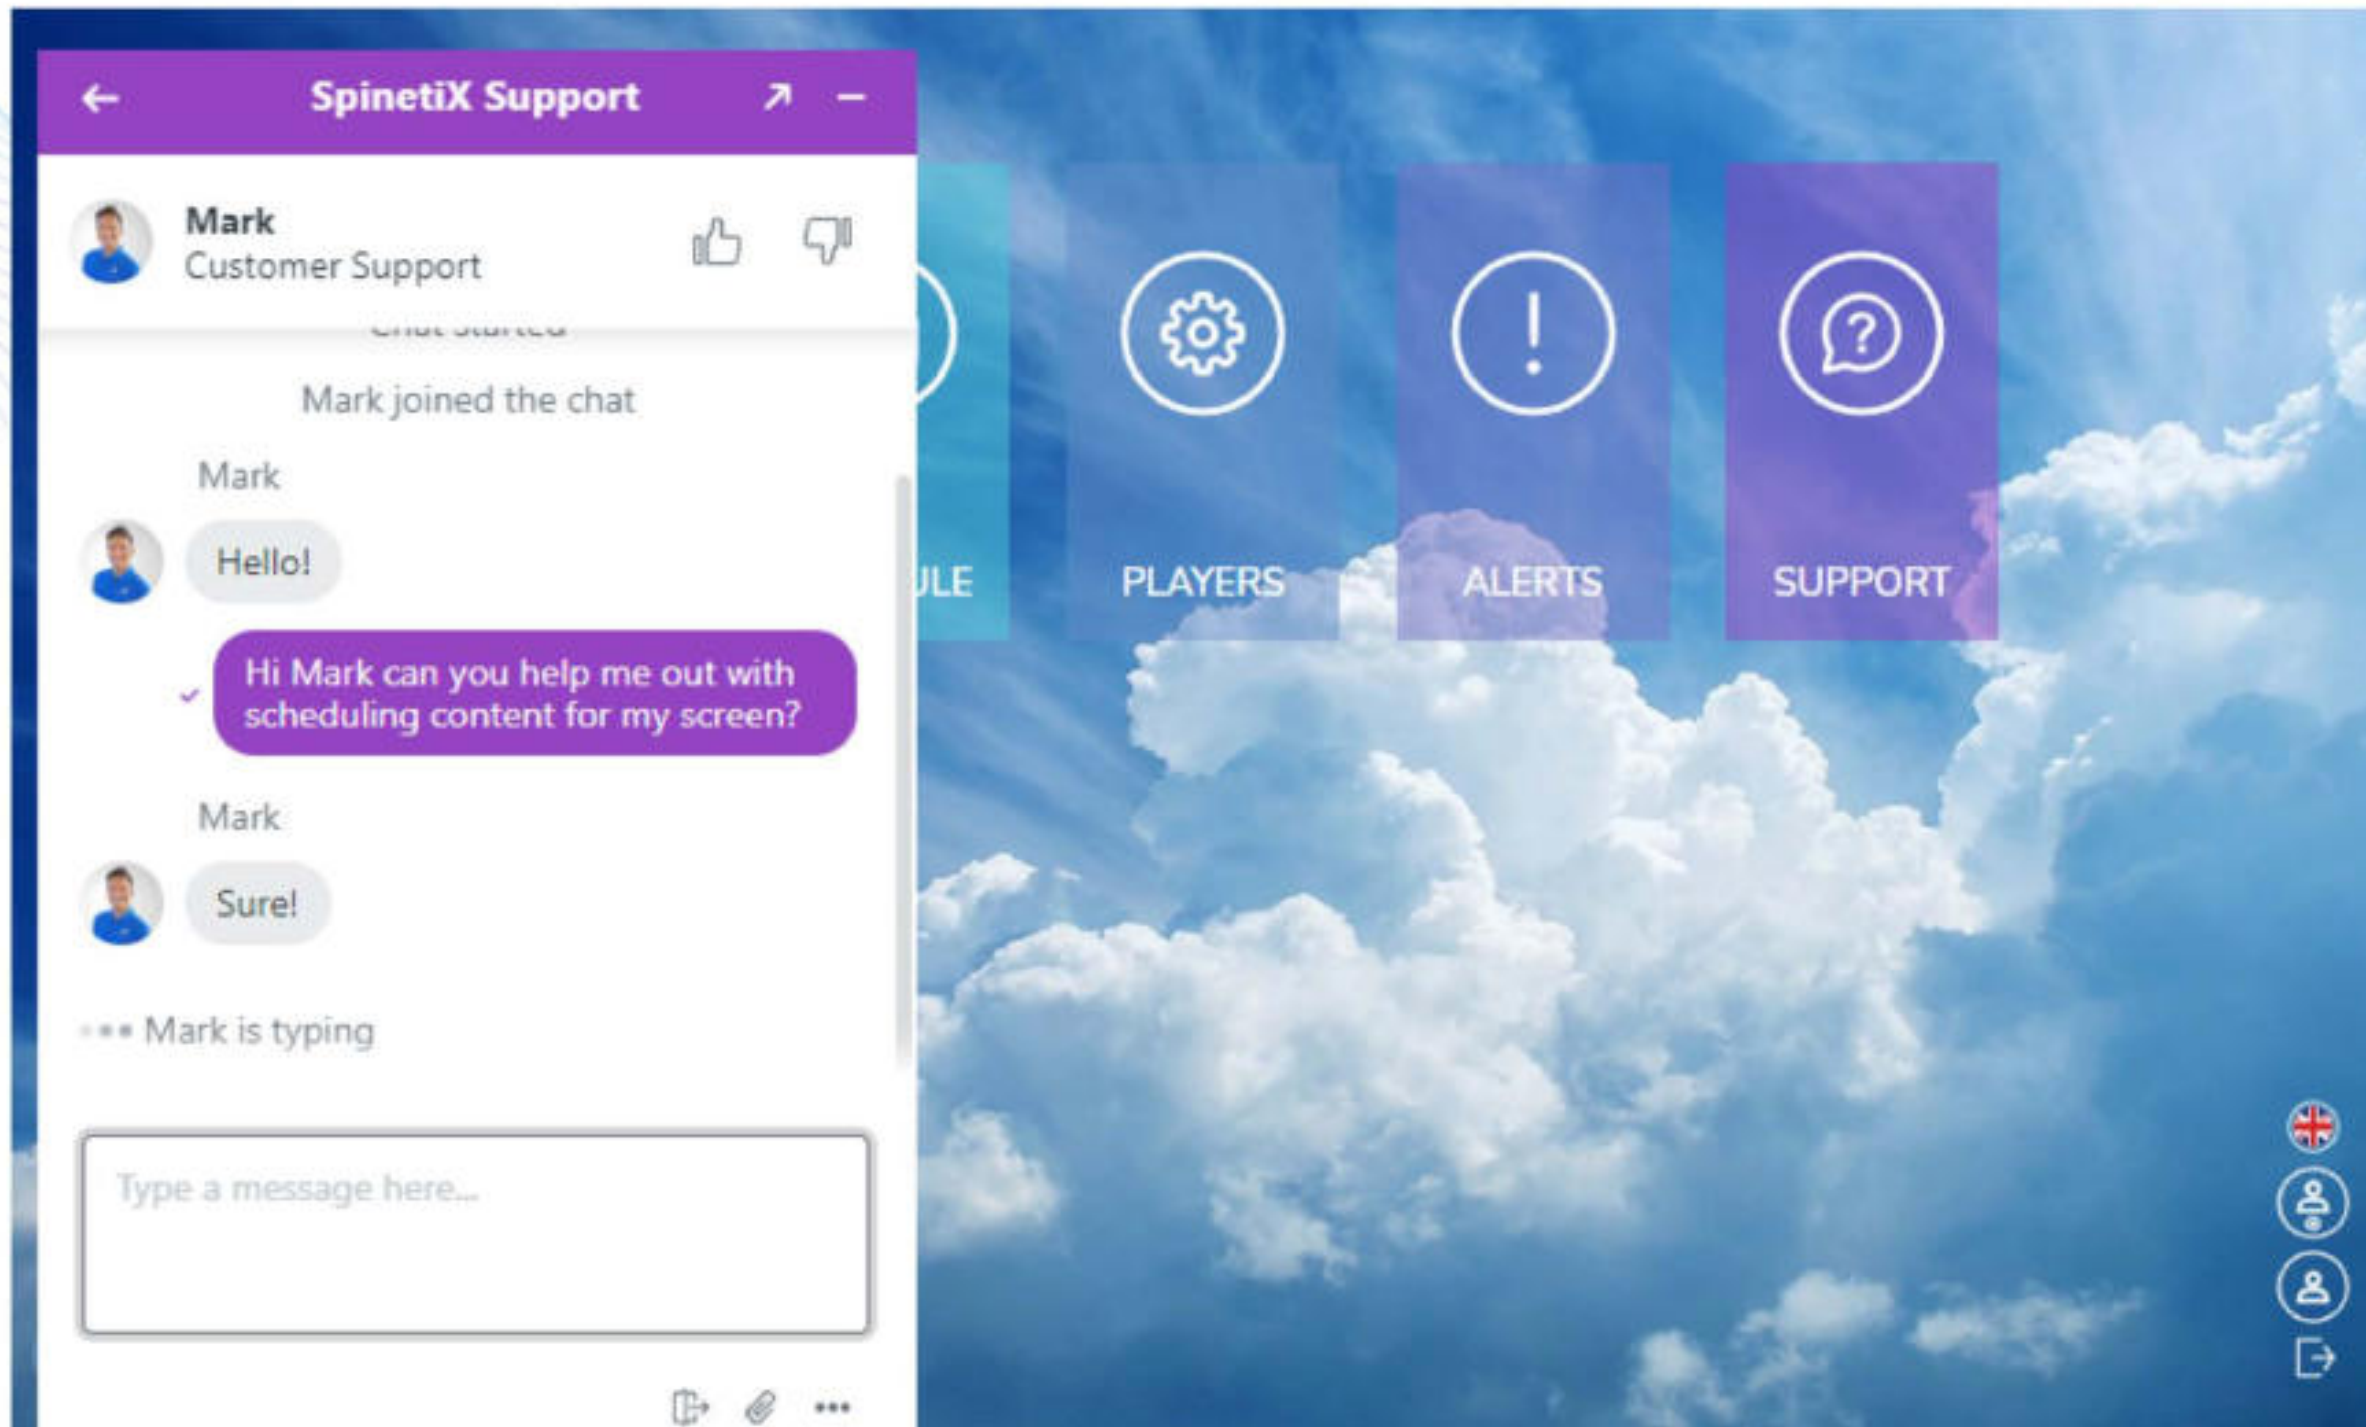

Live Chat

Stellen Sie uns jede Art von Frage im Live Chat

Erhalten Sie Hilfestellungen, indem Sie direkt auf der Plattform mit einem Produktexperten kommunizieren.