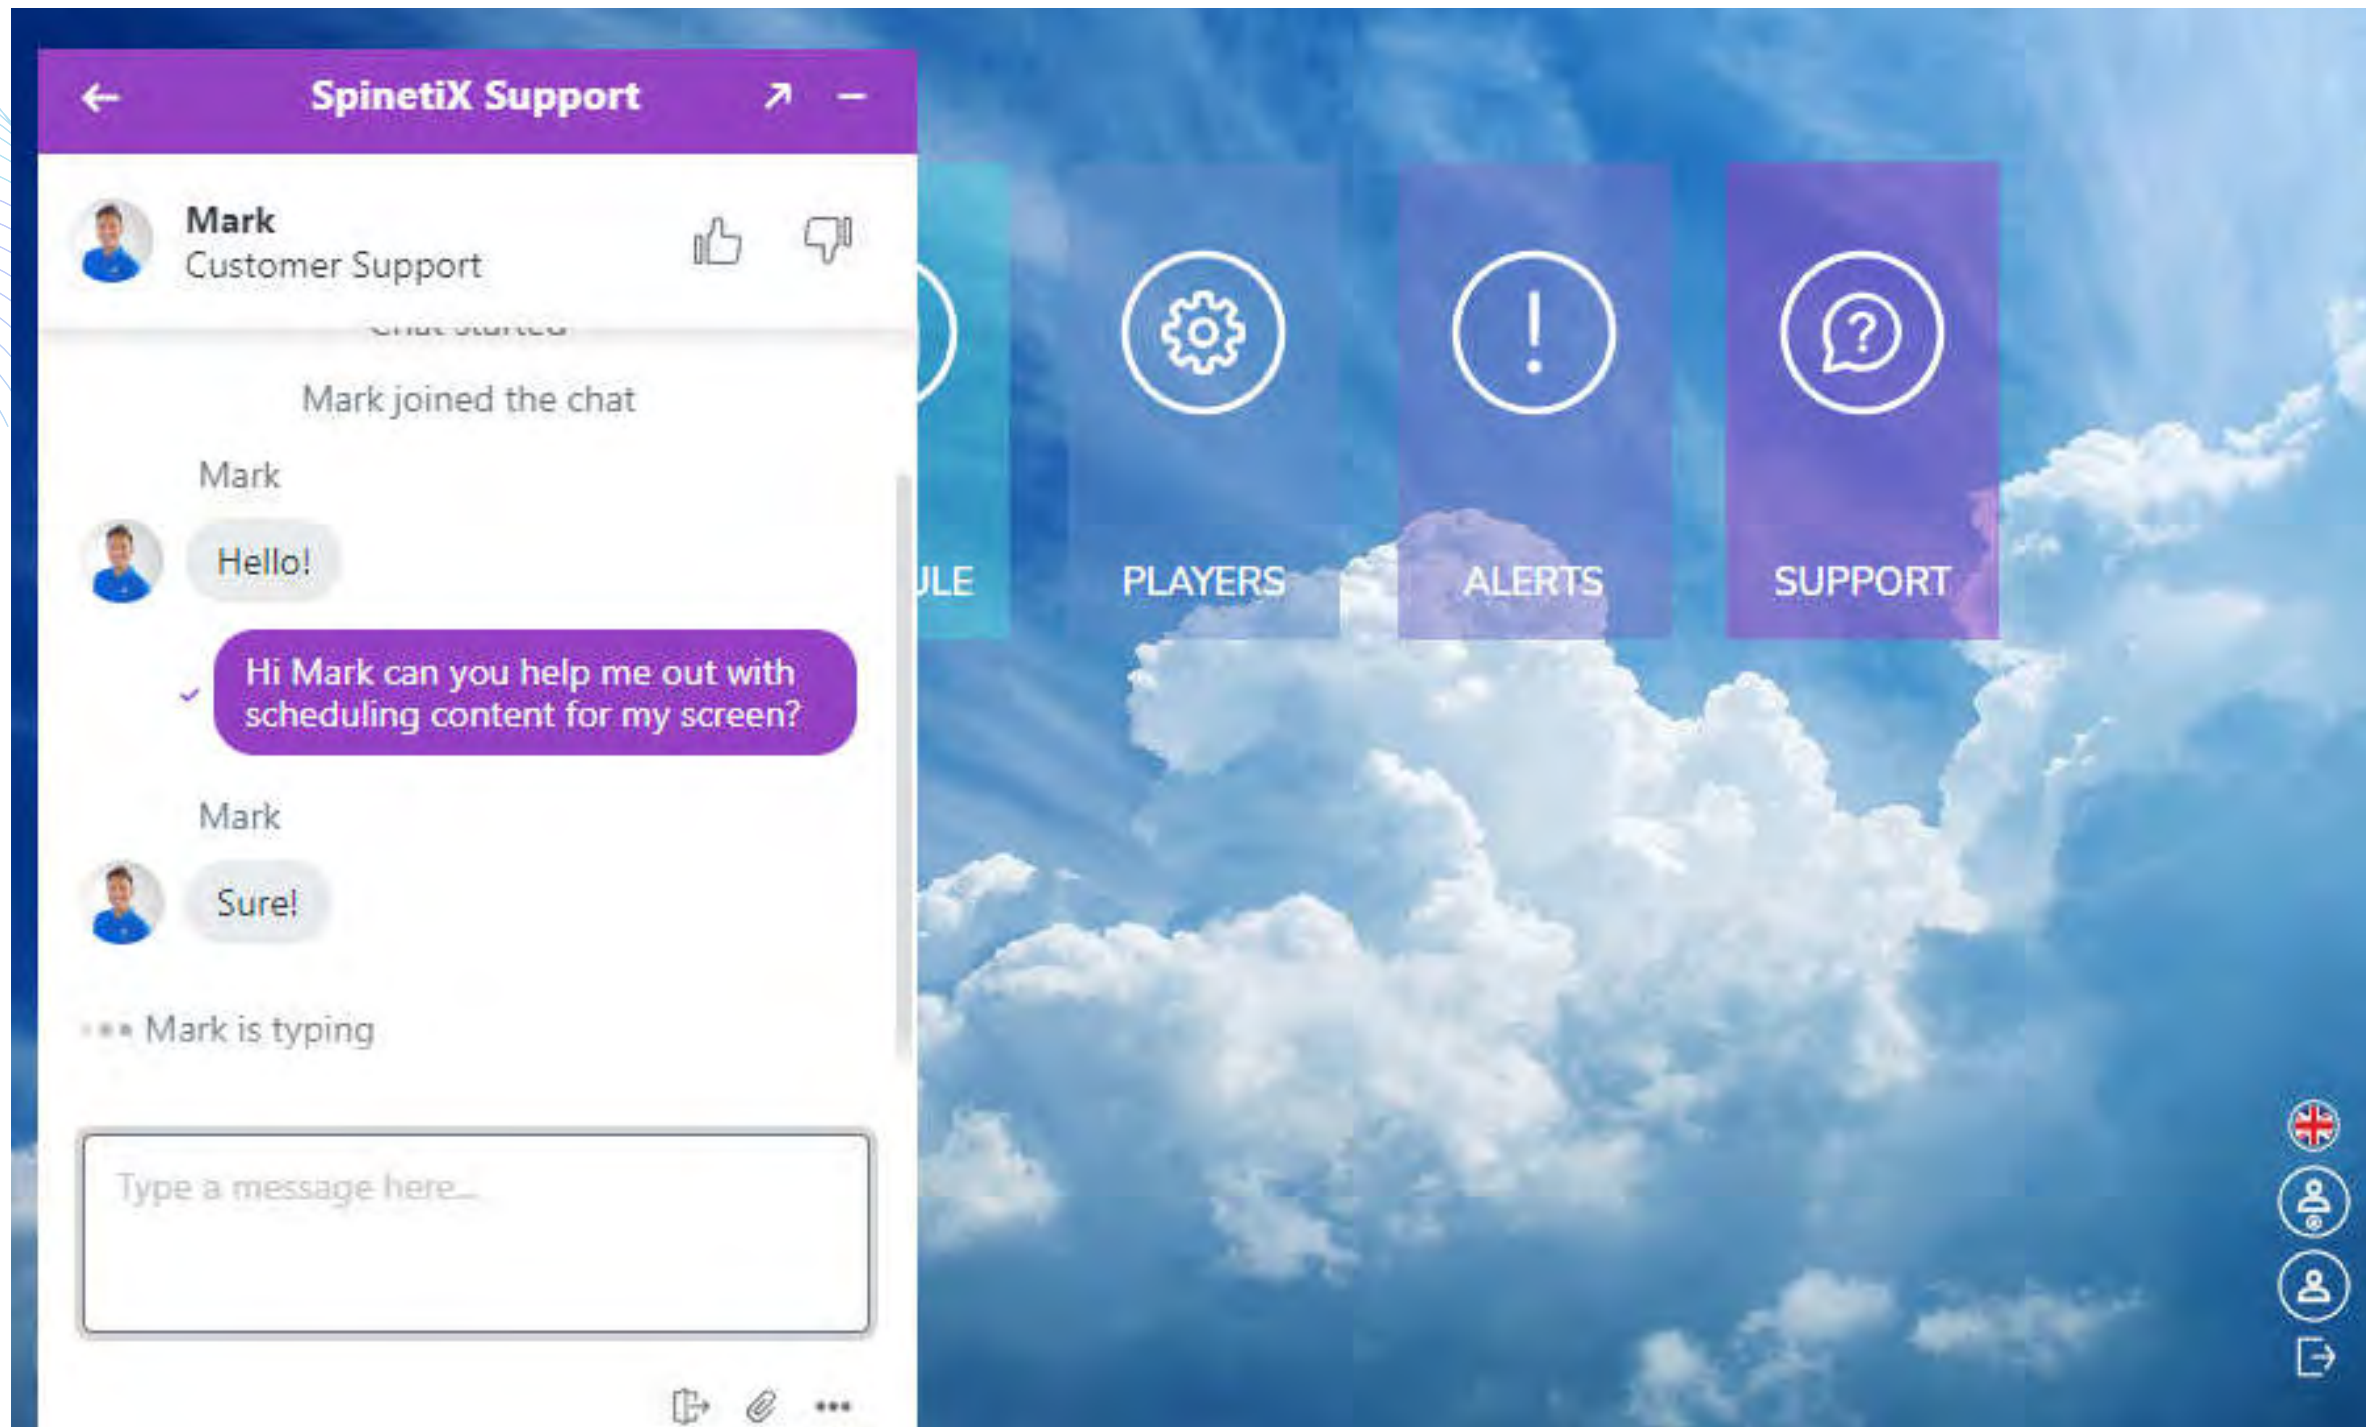

Live Chat

Ask Us Anything in the Live Chat

Get help with by talking to a product expert directly from within the platform.