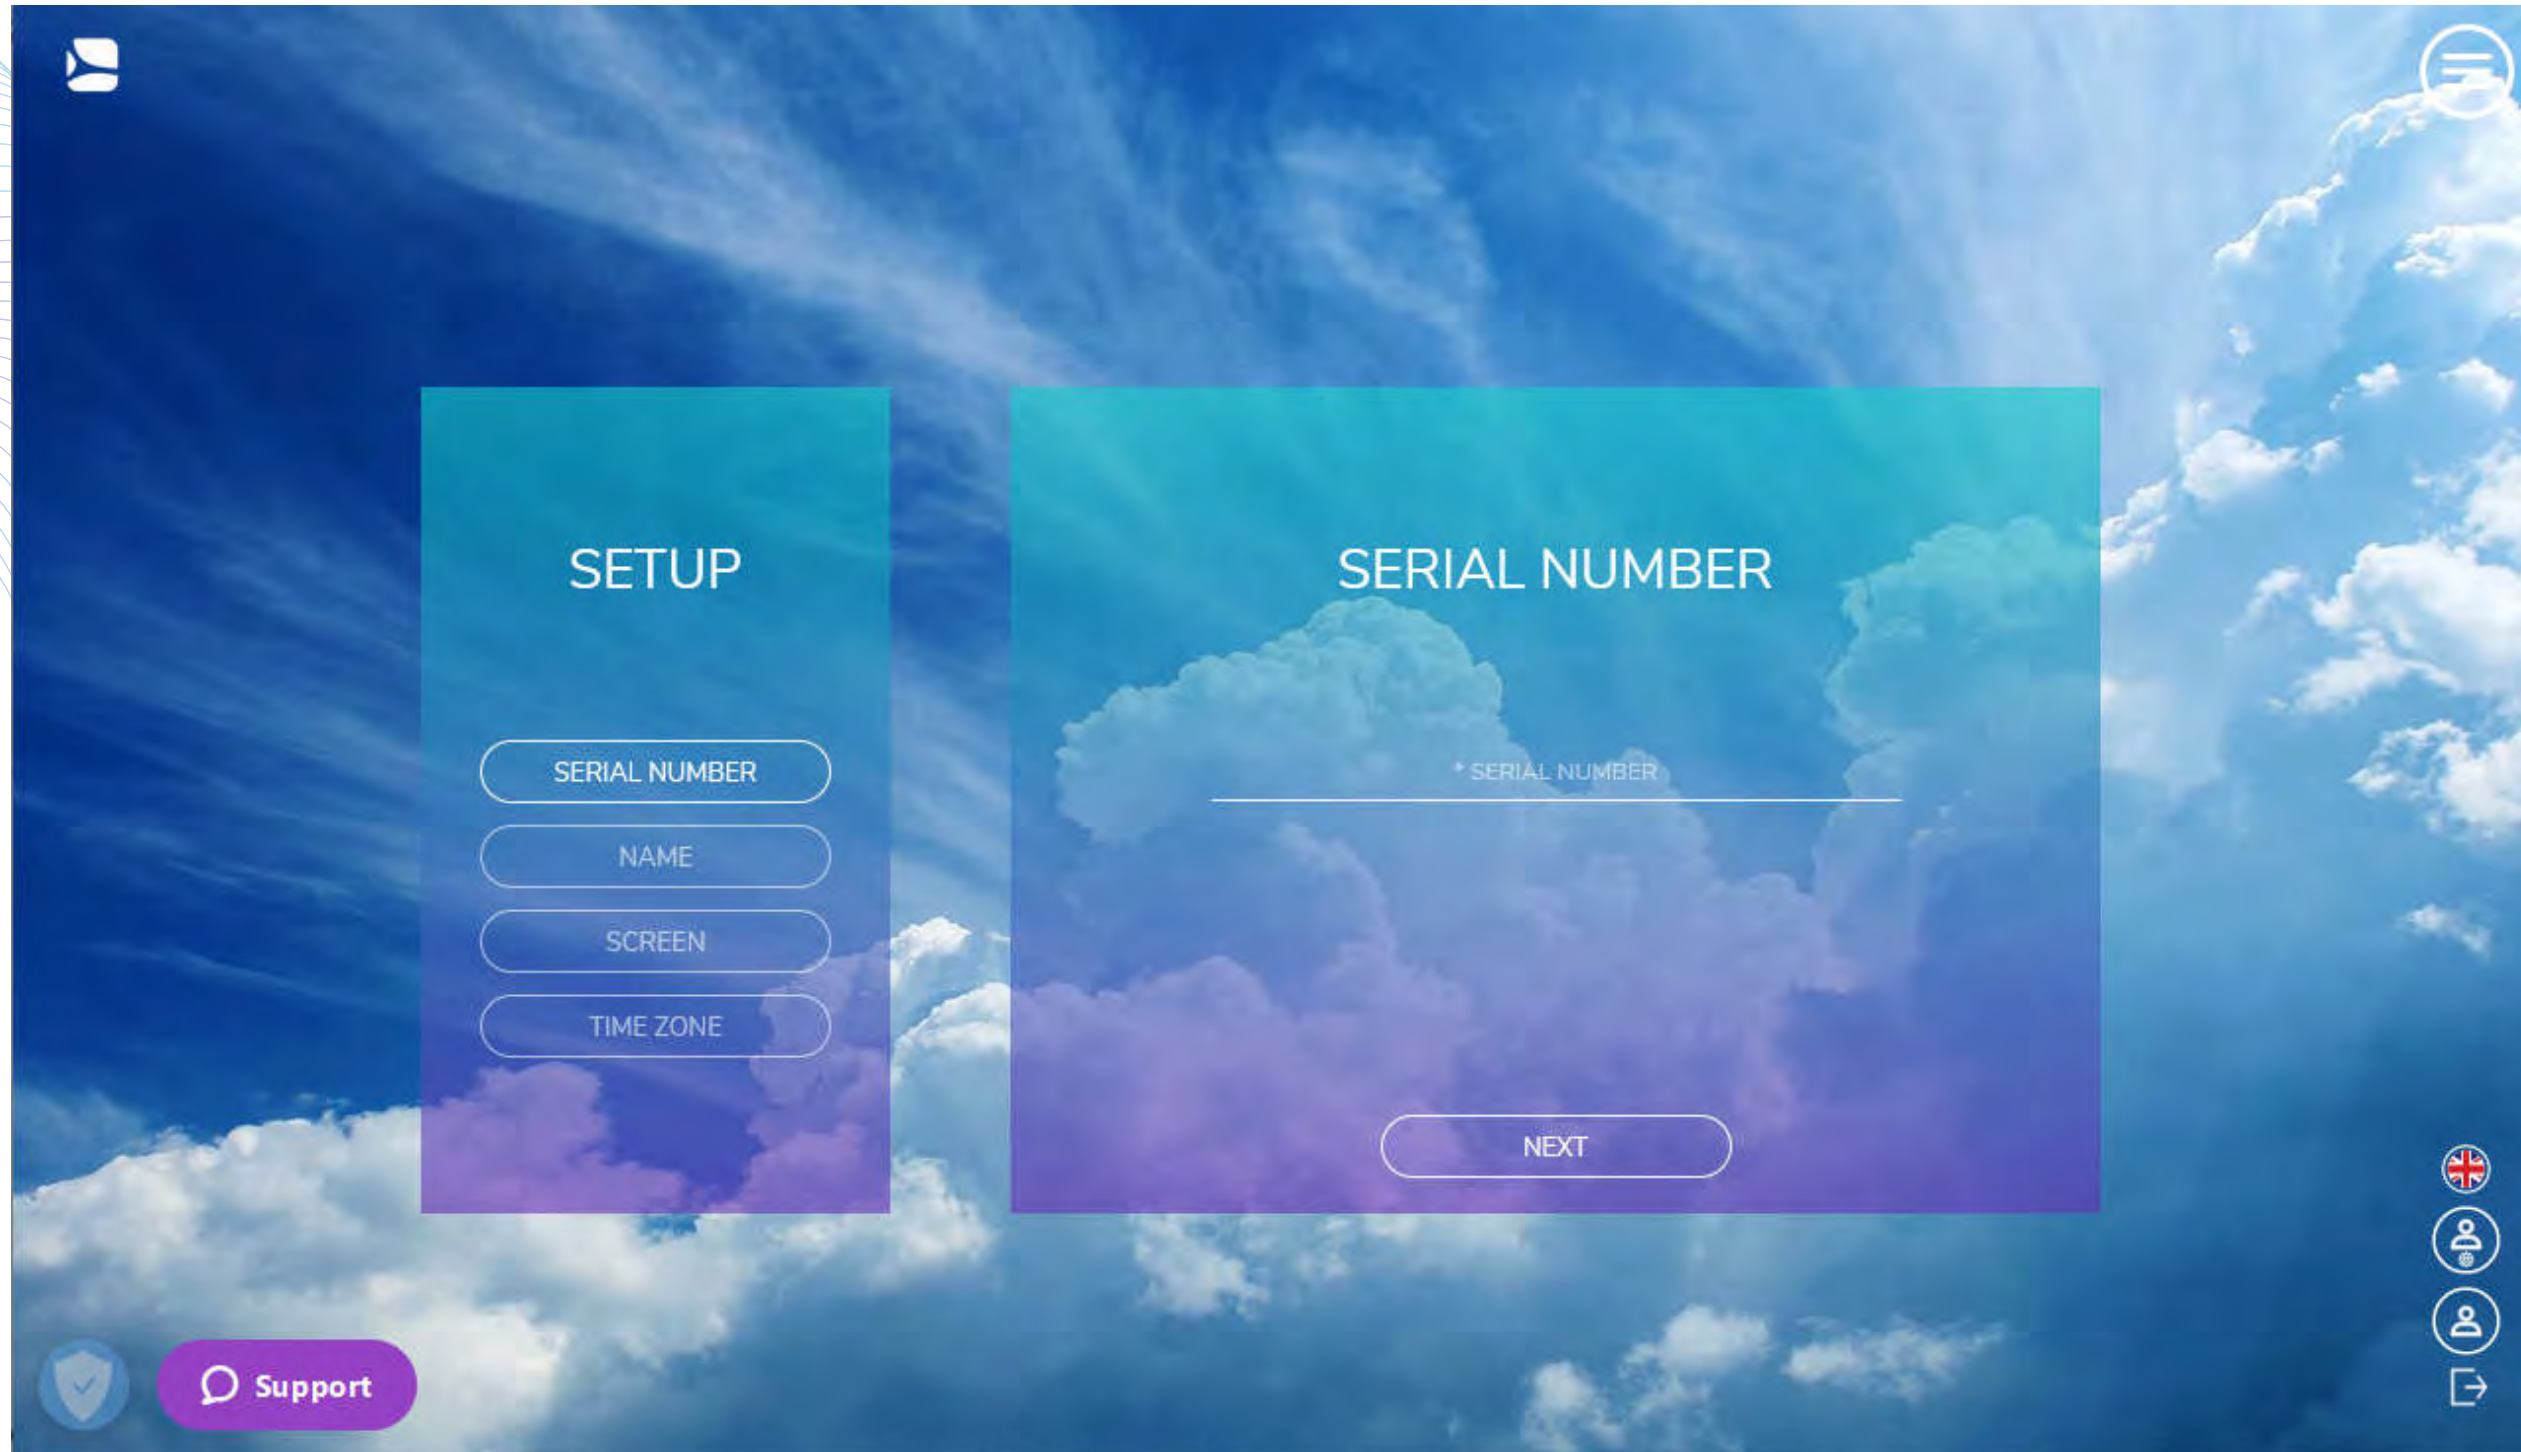

Improve Usability with Single Sign-On (SSO)

Eliminate the need for multiple logins while keeping your staff accounts secure.

Adapt for Any Display with Custom Ratio Setup

Especially useful for LED and super-stretch screens, the optional Custom Ration Setup service available will help you adapt your content for exotic display ratios.