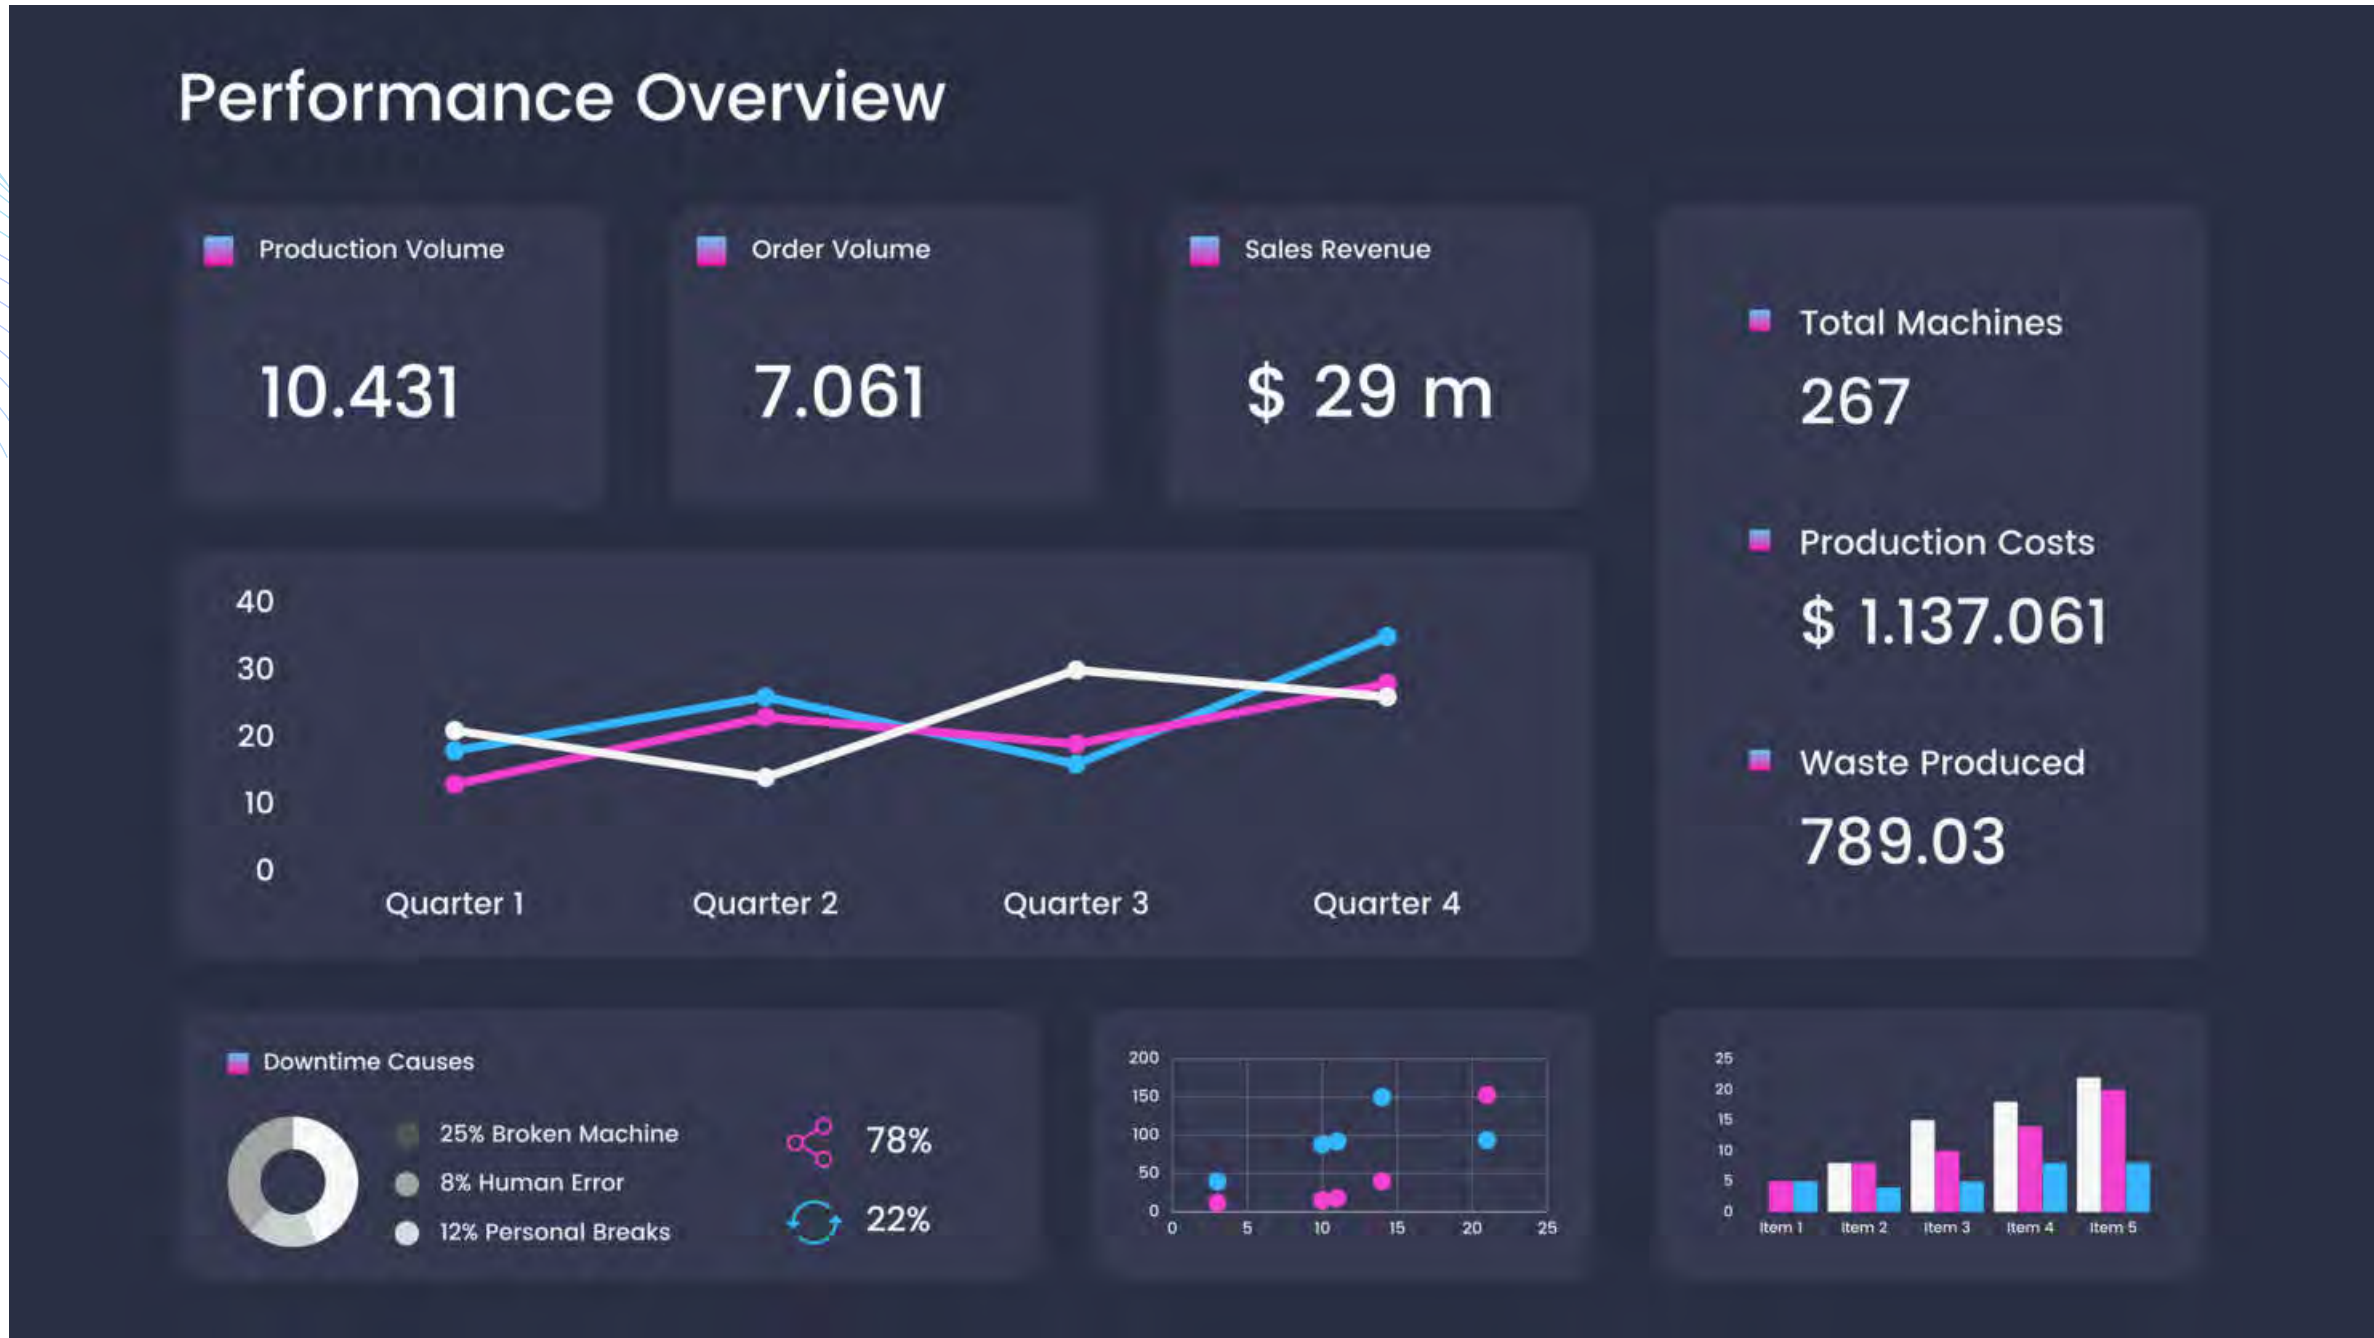

Public Dashboard URL

Drive Decisions with Web Based Dashboards

Display powerful HTML data-driven dashboards to drive decisions and keep coworkers informed.