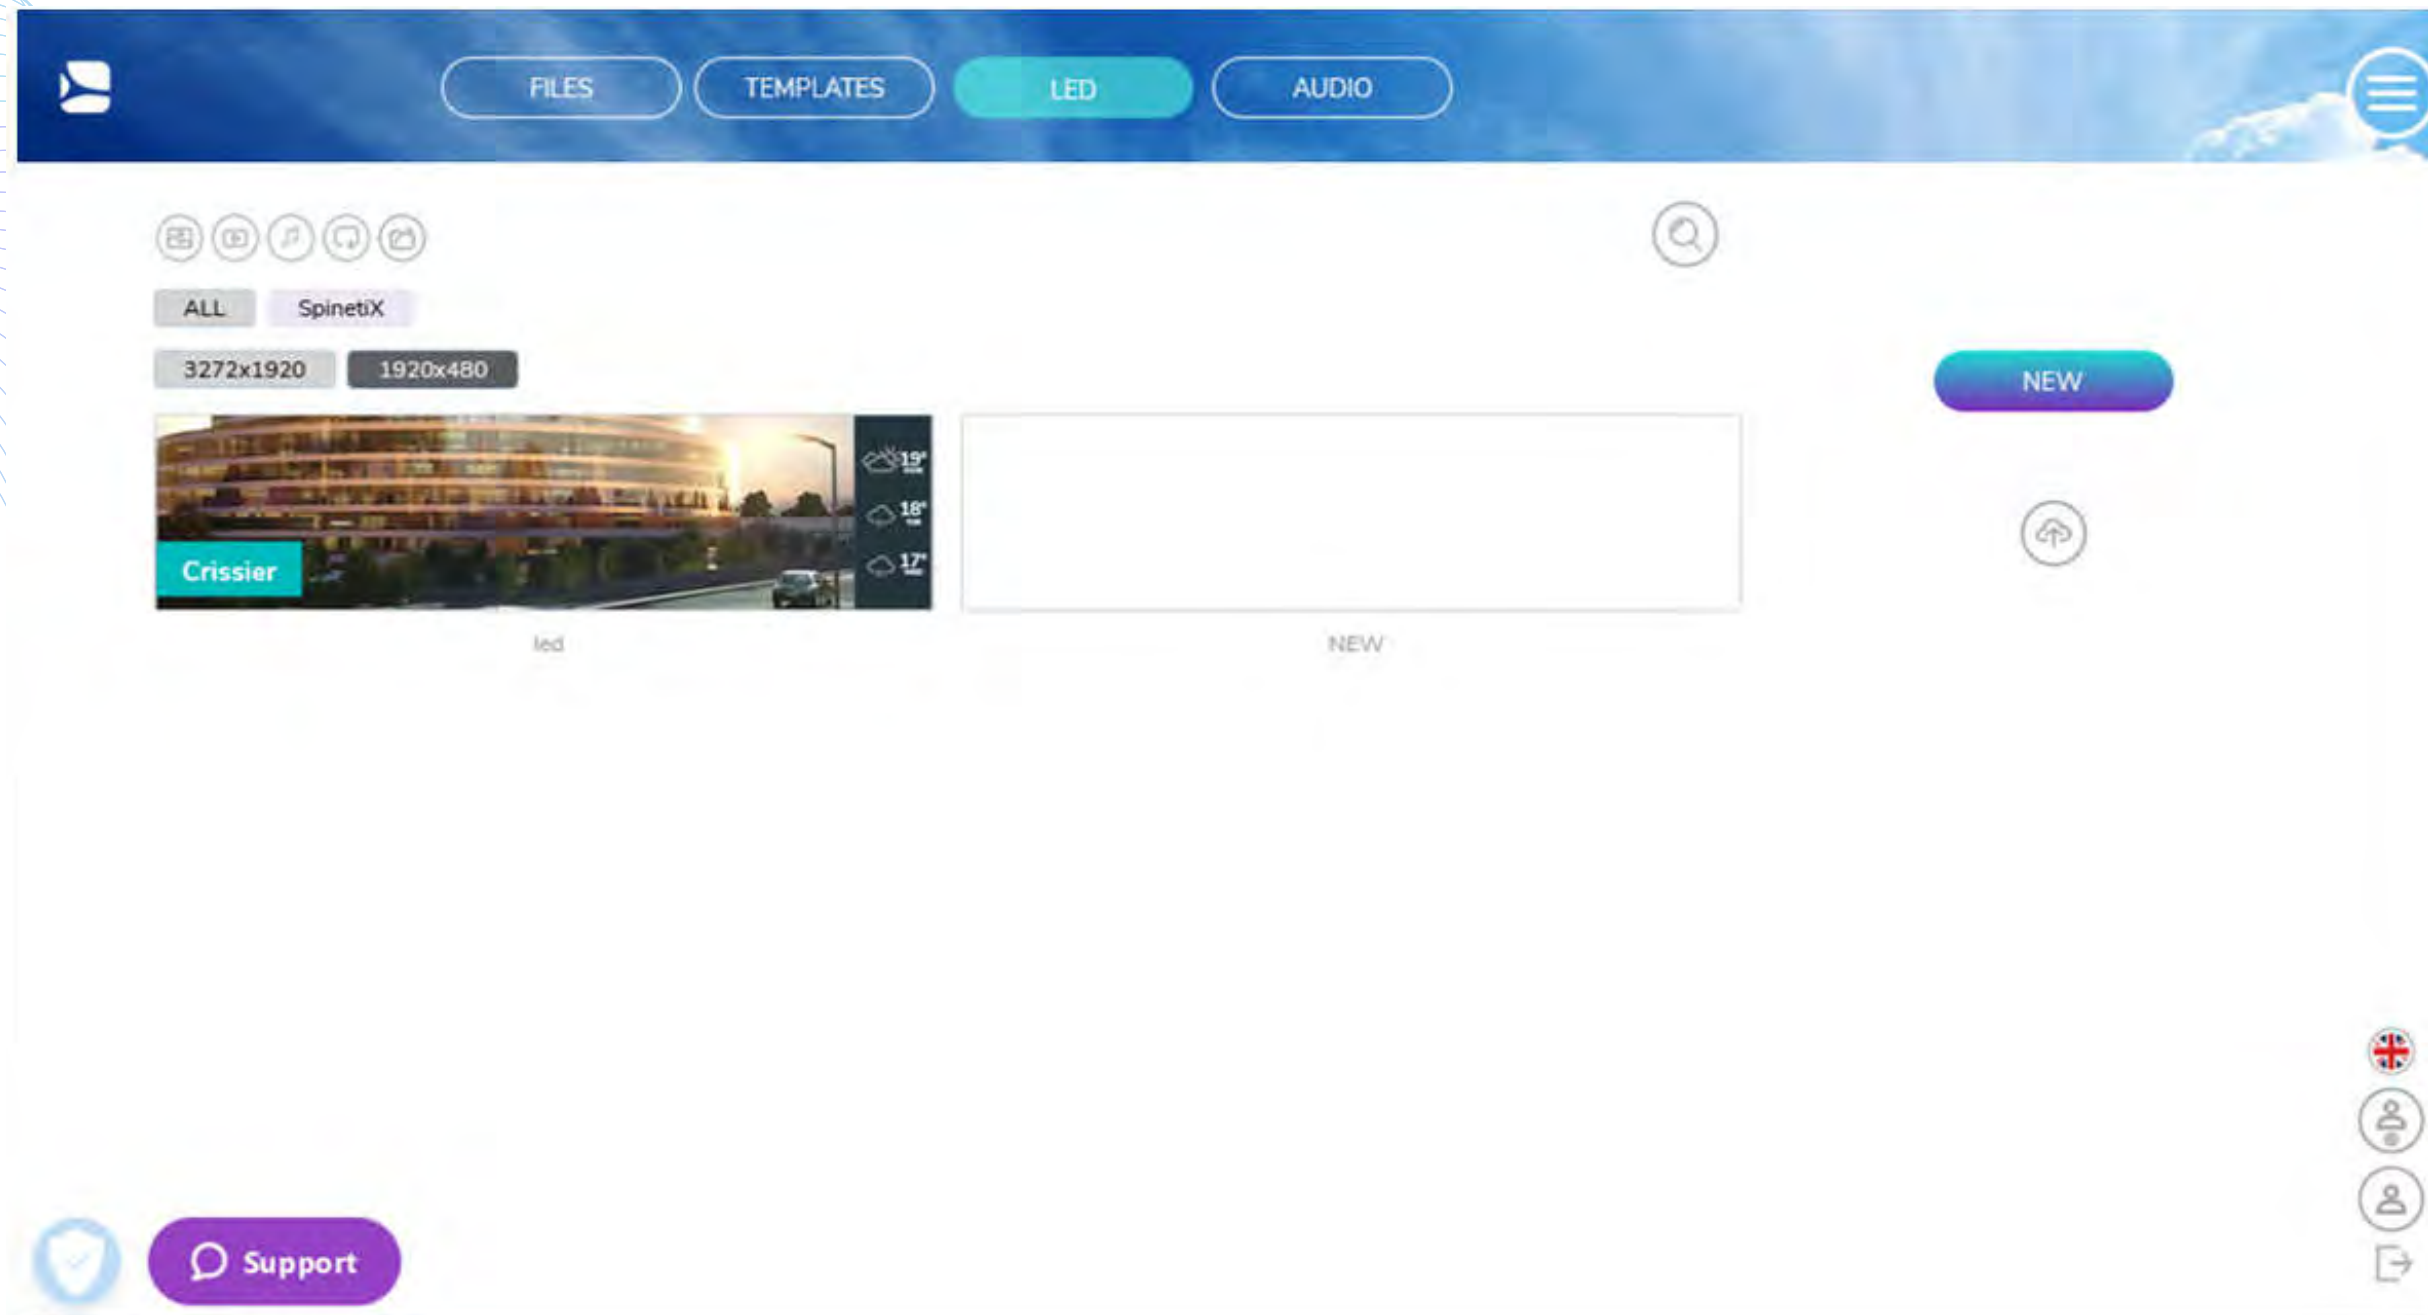

Adapt for Any Display with Custom Ratio Setup

Especially useful for LED and super-stretch screens, the optional Custom Ration Setup service available will help you adapt your content for exotic display ratios.