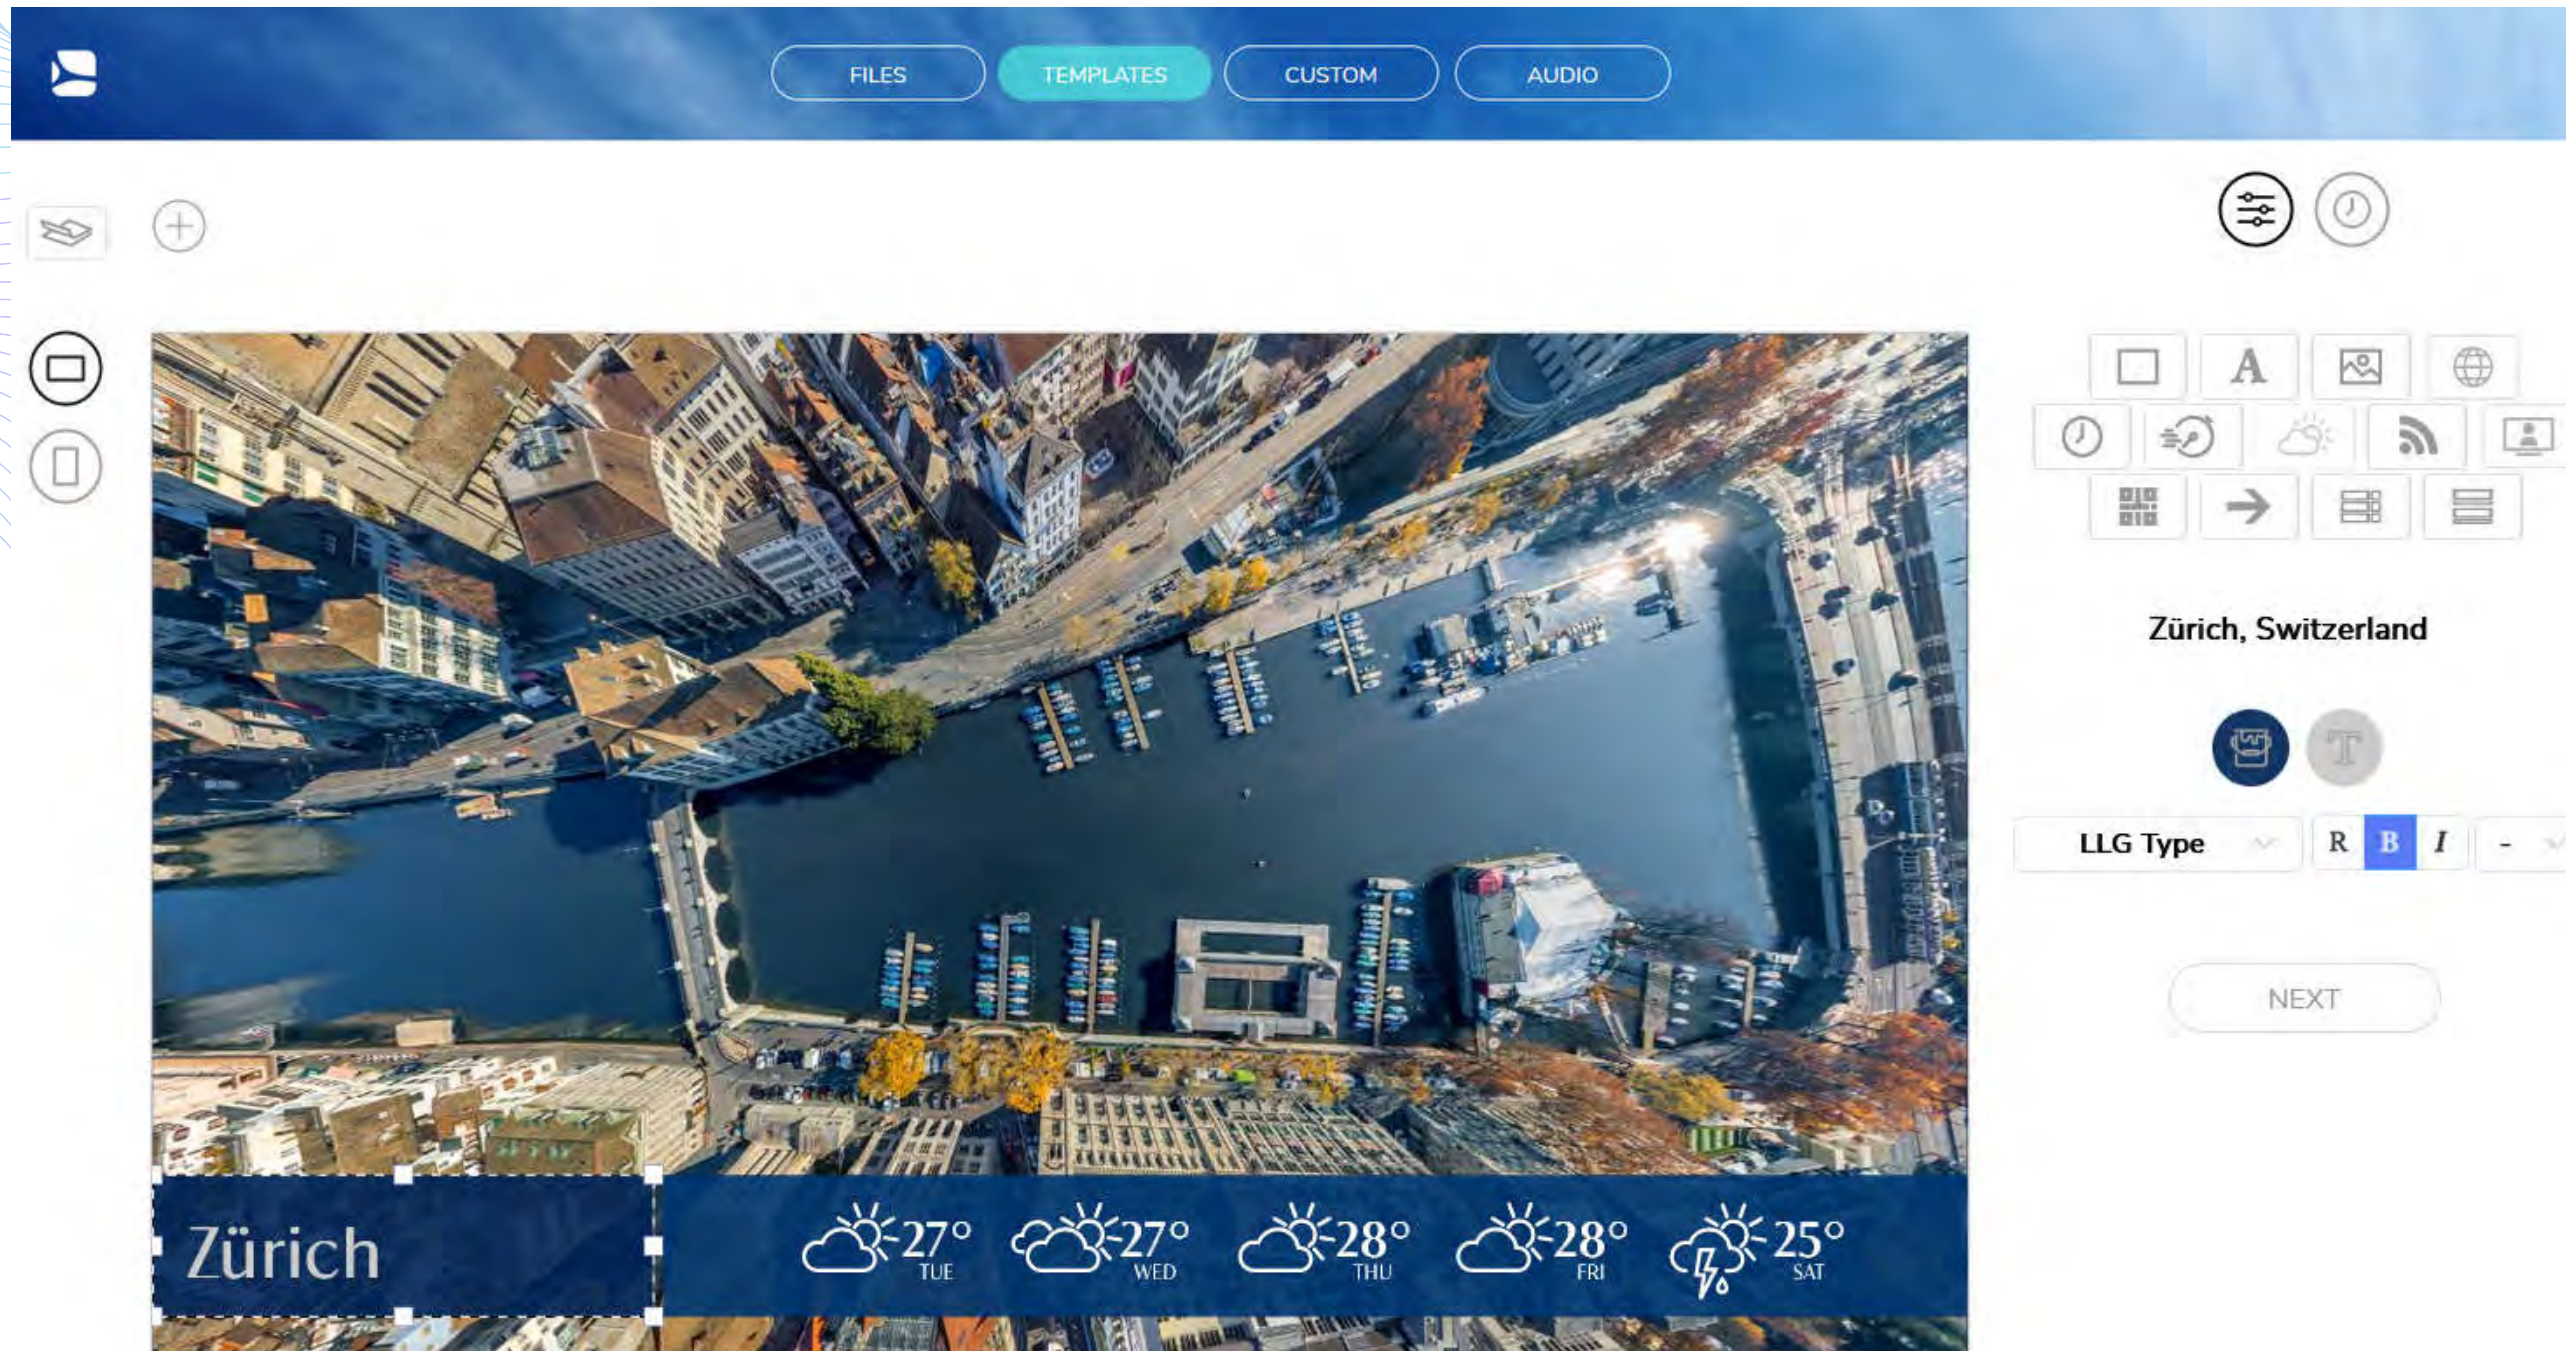

Weather Template

Show the weather forecast at one or multiple locations with fully responsive design.