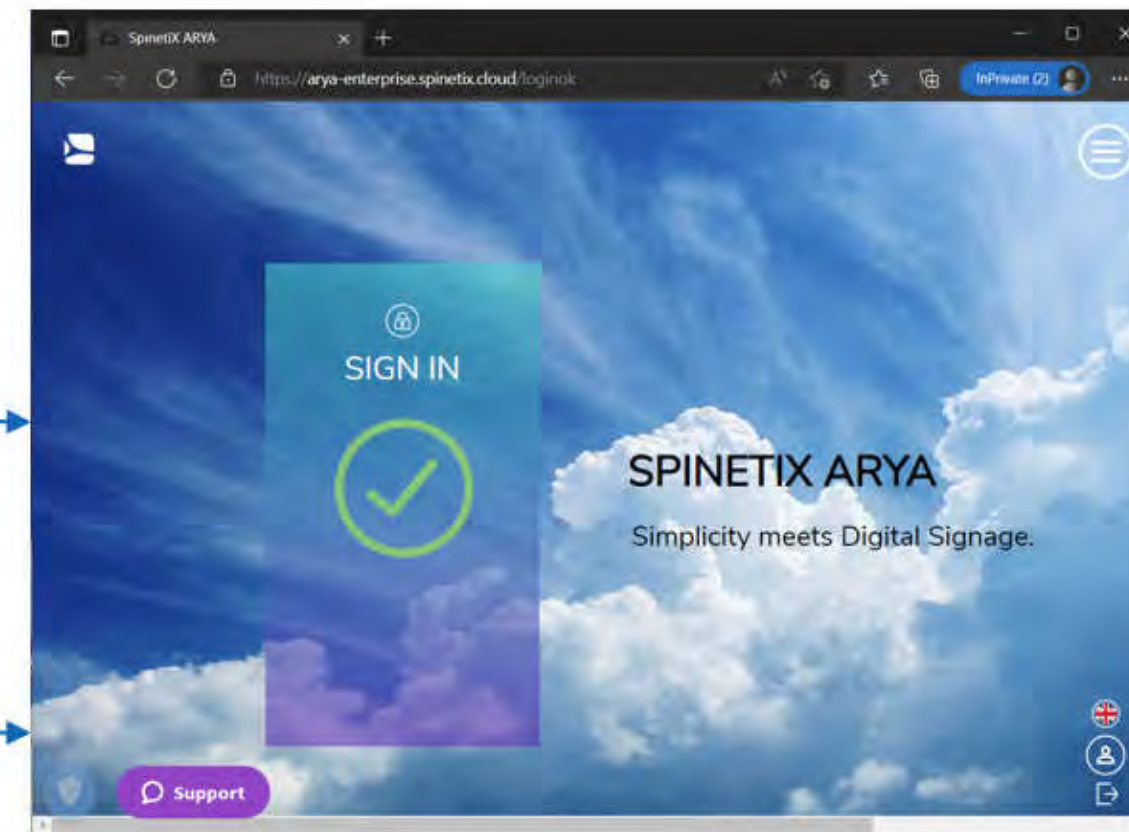

Players location

Live status

Manage & Monitor Your Players

See uptime for individual players, their location and what they are displaying in real time.

PARIS

LONDON

Use Smart Sync to Publish Fast

Tag content to be displayed on different screens. Distribute it with a click of a button.

Improve Usability with Single Sign-On (SSO)

Eliminate the need for multiple logins while keeping your staff accounts secure.

Adapt for Any Display with Custom Ratio Setup

Especially useful for LED and super-stretch screens, the optional Custom Ration Setup service available will help you adapt your content for exotic display ratios.